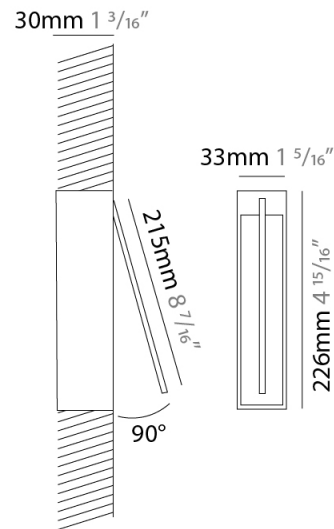

GENERAL

Series: Spillo
 Subseries: Spillo 1 Rod
 Brand: Icone
 Division: Design
 Mounting Type: Recessed
 Mounting Location: Wall
 Subcategory: Ambient

PHYSICAL

Shape: Rectangle
 Width (mm): 33
 Width (in): 1 ⁵/₁₆
 Height (mm): 126
 Height (in): 4 ¹⁵/₁₆
 Min. Recessing Depth (mm): 30
 Min. Recessing Depth (in): 1 ³/₁₆
 Light Distribution: Adjustable
[Fixture Finish: WHI / BLK / CHR / BGD](#)
 Fixture Material: Brass

GENERAL

Series: Spillo
 Subseries: Spillo 1 Rod
 Brand: Icone
 Division: Design
 Mounting Type: Recessed
 Mounting Location: Wall
 Subcategory: Ambient

PHYSICAL

Shape: Rectangle
 Width (mm): 33
 Width (in): 1 5/16
 Height (mm): 226
 Height (in): 8 7/8
 Min. Recessing Depth (mm): 30
 Min. Recessing Depth (in): 1 3/16
 Light Distribution: Adjustable
[Fixture Finish: WHI / BLK / CHR / BGD](#)
 Fixture Material: Brass

LED

[Color Temperature \(°K\): 2700 / 3000](#)
 Nominal Lumen (lm): 220
 CRI: >90 CRI
 Lamp Life (hrs): 50000

OPTICAL

Adjustability: Tilt 120°

RATINGS AND CERTIFICATIONS

Certified By: Certified for North American Standards
 IP rating: IP20

GENERAL

Series: Spillo
 Subseries: Spillo 1 Rod
 Brand: Icone
 Division: Design
 Mounting Type: Recessed
 Mounting Location: Wall
 Subcategory: Ambient

PHYSICAL

Shape: Rectangle
 Width (mm): 33
 Width (in): 1 ⁵/₁₆
 Height (mm): 326
 Height (in): 12 ¹³/₁₆
 Min. Recessing Depth (mm): 30
 Min. Recessing Depth (in): 1 ³/₁₆
 Light Distribution: Adjustable
 Fixture Finish: WHI / BLK / CHR / BGD
 Fixture Material: Brass