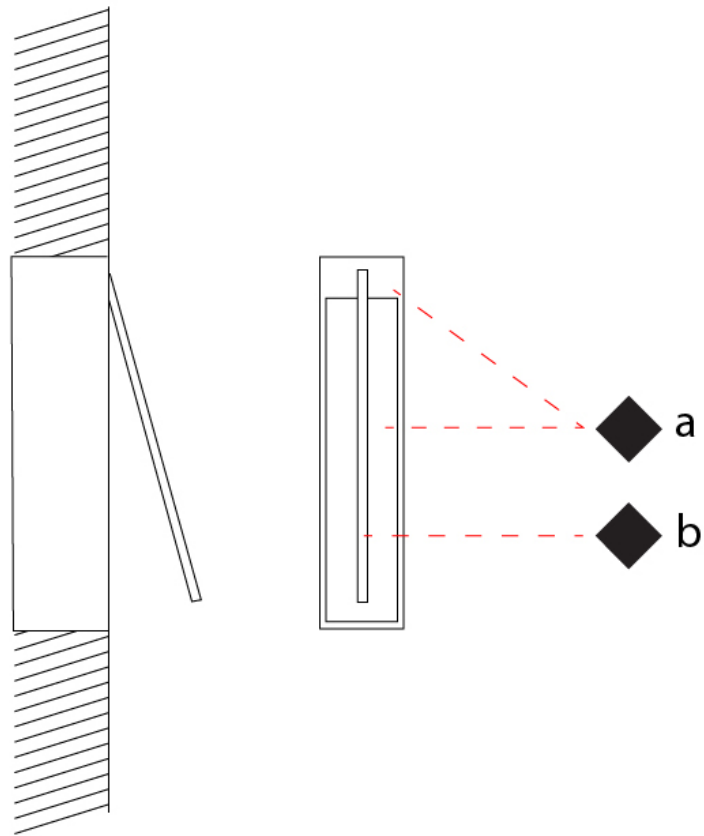

SPILLO 1 ROD RECESSED

D46003-

PROJECT _____

TYPE _____

SPECIFIER _____

QUANTITY _____

DATE _____

D