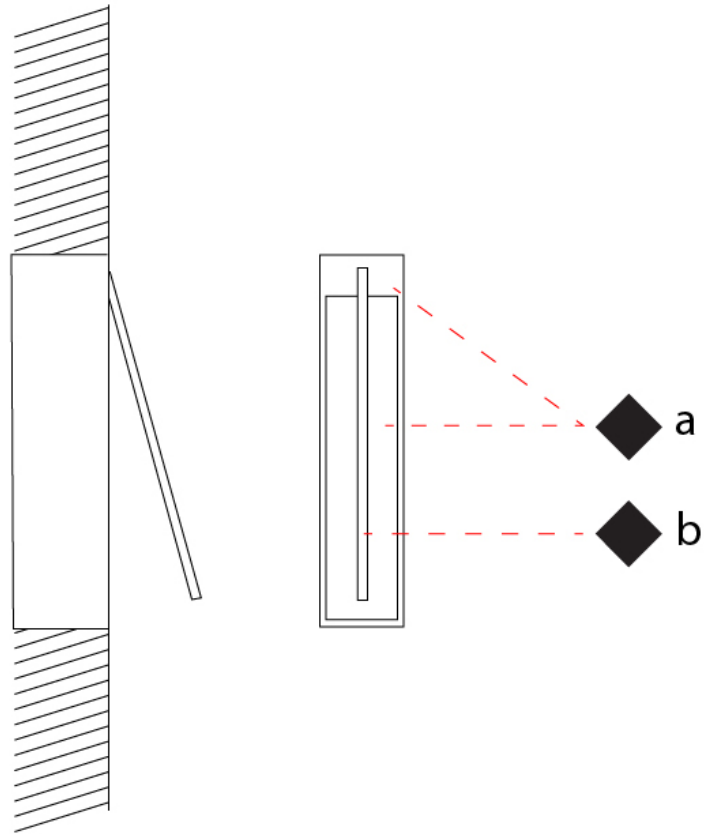

SPILO 1 ROD RECESSED

D46004-

PROJECT
TYPE
SPECIFIER
QUANTITY
DATE

D