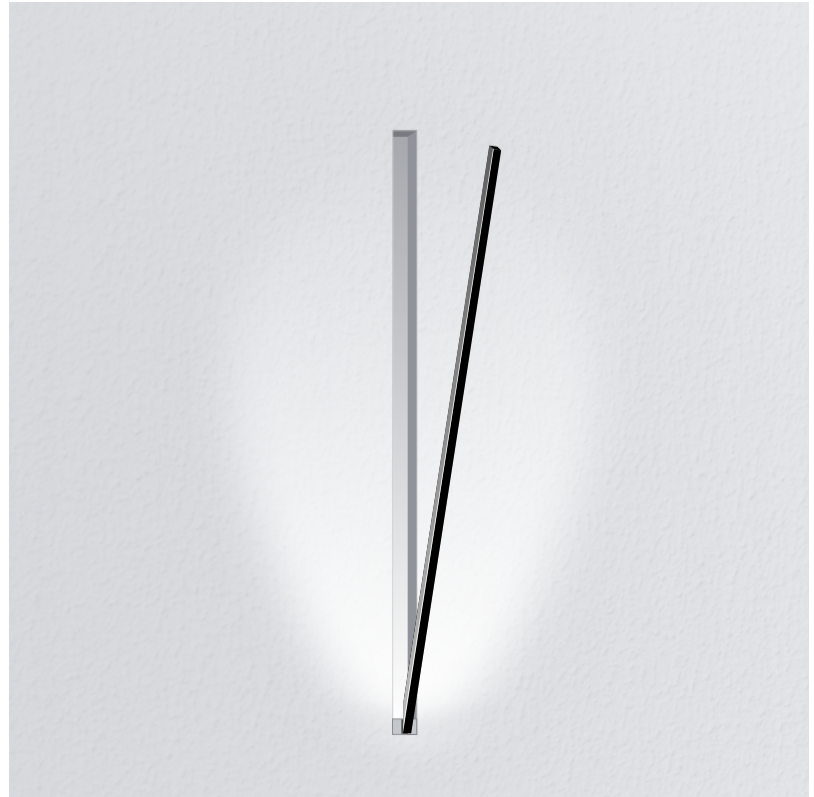

PROJECT	_____
TYPE	_____
SPECIFIER	_____
QUANTITY	_____
DATE	_____

SPILLO 1 ROD RECESSED

D46009- _____ - _____
base number   Color   Finish
                         Temperature   Options

1. To build a product code in our configurator select the specify button on the base model # product page
2. To build a manual product code on this datasheet choose from the options listed below in blue font and add the suffix to the base model #

GENERAL

Series: Spillo
Subseries: Spillo 1 Rod
Brand: Icone
Division: Design
Mounting Type: Recessed
Mounting Location: Wall
Subcategory: Ambient

PHYSICAL

Shape: Rectangle
Width (mm): 33
Width (in): 1 ⁵/₁₆
Height (mm): 826
Height (in): 32 ¹/₂
Min. Recessing Depth (mm): 30
Min. Recessing Depth (in): 1 ³/₁₆
Light Distribution: Adjustable
[Fixture Finish: WHI / BLK / CHR / BGD](#)
Fixture Material: Brass

ELECTRICAL

Lamp Type: LED
Total Output Wattage (W): 10.56
Dimming: 0-10V Dimming
Driver Included: No
Driver Location: Remote
Driver Type: Constant Voltage - 120Vac
Driver Class: Class 2
Input Voltage (V): 120
Output Voltage (V): 12
Upon Request: (Not included, see components) 0-10Vdc dimming / 277Vac

LED

[Color Temperature (°K): 2700 / 3000](#)
Nominal Lumen (lm): 880
CRI: >90 CRI
Lamp Life (hrs): 50000

OPTICAL

Adjustability: Tilt 120°

RATINGS AND CERTIFICATIONS

Certified By: Certified for North American Standards
IP rating: IP20