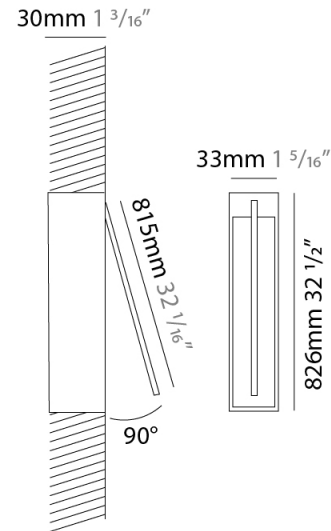

GENERAL

Series: Spillo
 Subseries: Spillo 1 Rod
 Brand: Icone
 Division: Design
 Mounting Type: Recessed
 Mounting Location: Wall
 Subcategory: Ambient

PHYSICAL

Shape: Rectangle
 Width (mm): 33
 Width (in): 1 ⁵/₁₆
 Height (mm): 126
 Height (in): 4 ¹⁵/₁₆
 Min. Recessing Depth (mm): 30
 Min. Recessing Depth (in): 1 ³/₁₆
 Light Distribution: Adjustable
[Fixture Finish: WHI / BLK / CHR / BGD](#)
 Fixture Material: Brass

GENERAL

Series: Spillo
 Subseries: Spillo 1 Rod
 Brand: Icone
 Division: Design
 Mounting Type: Recessed
 Mounting Location: Wall
 Subcategory: Ambient

PHYSICAL

Shape: Rectangle
 Width (mm): 33
 Width (in): 1 5/16
 Height (mm): 226
 Height (in): 8 7/8
 Min. Recessing Depth (mm): 30
 Min. Recessing Depth (in): 1 3/16
 Light Distribution: Adjustable
[Fixture Finish: WHI / BLK / CHR / BGD](#)
 Fixture Material: Brass

GENERAL

Series: Spillo
 Subseries: Spillo 1 Rod
 Brand: Icone
 Division: Design
 Mounting Type: Recessed
 Mounting Location: Wall
 Subcategory: Ambient

PHYSICAL

Shape: Rectangle
 Width (mm): 33
 Width (in): 1 ⁵/₁₆
 Height (mm): 826
 Height (in): 32 ¹/₂
 Min. Recessing Depth (mm): 30
 Min. Recessing Depth (in): 1 ³/₁₆
 Light Distribution: Adjustable
[Fixture Finish: WHI / BLK / CHR / BGD](#)
 Fixture Material: Brass

LED

[Color Temperature \(°K\): 2700 / 3000](#)
 Nominal Lumen (lm): 880
 CRI: >90 CRI
 Lamp Life (hrs): 50000

OPTICAL

Adjustability: Tilt 120°

RATINGS AND CERTIFICATIONS

Certified By: Certified for North American Standards
 IP rating: IP20