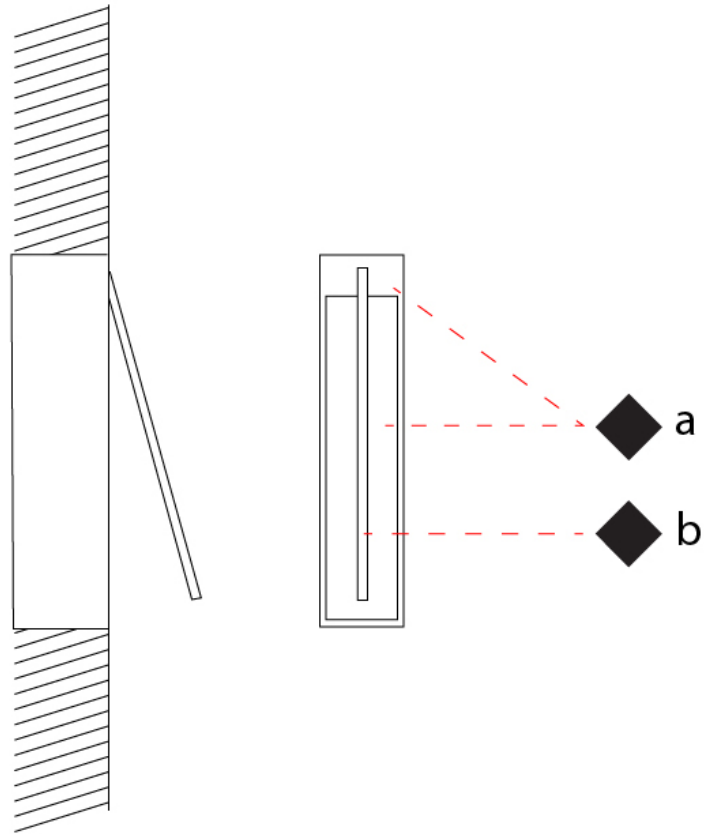

SPILLO 1 ROD RECESSED

D46009-

PROJECT
TYPE
SPECIFIER
QUANTITY
DATE

D