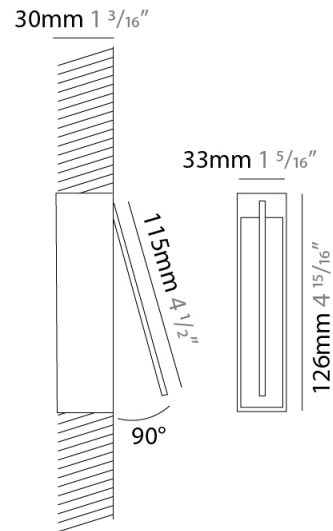

GENERAL

Series: Spillo
 Subseries: Spillo 1 Rod
 Brand: Icone
 Division: Design
 Mounting Type: Recessed
 Mounting Location: Wall
 Subcategory: Ambient

PHYSICAL

Shape: Rectangle
 Width (mm): 33
 Width (in): 1 ⁵/₁₆
 Height (mm): 126
 Height (in): 4 ¹⁵/₁₆
 Min. Recessing Depth (mm): 30
 Min. Recessing Depth (in): 1 ³/₁₆
 Light Distribution: Adjustable
[Fixture Finish: WHI / BLK / CHR / BGD](#)
 Fixture Material: Brass

LED

[Color Temperature \(°K\): 2700 / 3000](#)
 Nominal Lumen (lm): 110
 CRI: >90 CRI
 Lamp Life (hrs): 50000

OPTICAL

Adjustability: Tilt 120°

RATINGS AND CERTIFICATIONS

Certified By: Certified for North American Standards
 IP rating: IP20

GENERAL

Series: Spillo
 Subseries: Spillo 1 Rod
 Brand: Icone
 Division: Design
 Mounting Type: Recessed
 Mounting Location: Wall
 Subcategory: Ambient

PHYSICAL

Shape: Rectangle
 Width (mm): 33
 Width (in): 1 5/16
 Height (mm): 226
 Height (in): 8 7/8
 Min. Recessing Depth (mm): 30
 Min. Recessing Depth (in): 1 3/16
 Light Distribution: Adjustable
[Fixture Finish: WHI / BLK / CHR / BGD](#)
 Fixture Material: Brass

GENERAL

Series: Spillo
 Subseries: Spillo 1 Rod
 Brand: Icone
 Division: Design
 Mounting Type: Recessed
 Mounting Location: Wall
 Subcategory: Ambient

PHYSICAL

Shape: Rectangle
 Width (mm): 33
 Width (in): 1 ⁵/₁₆
 Height (mm): 326
 Height (in): 12 ¹³/₁₆
 Min. Recessing Depth (mm): 30
 Min. Recessing Depth (in): 1 ³/₁₆
 Light Distribution: Adjustable
 Fixture Finish: WHI / BLK / CHR / BGD
 Fixture Material: Brass